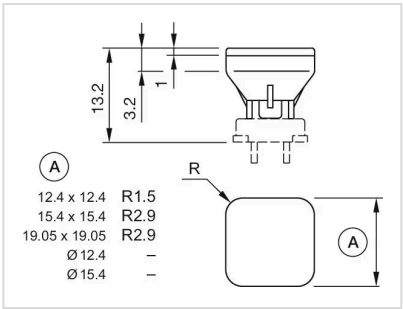

REACH: REACH compliant

RoHS: RoHS compliant

OTHER

Short Description: Lens, Ø 15.4 mm, Illuminated, Green, Flush, Plastic

Dimension: Ø 15.4 mm

Dimension drawings:

A = Front dimension